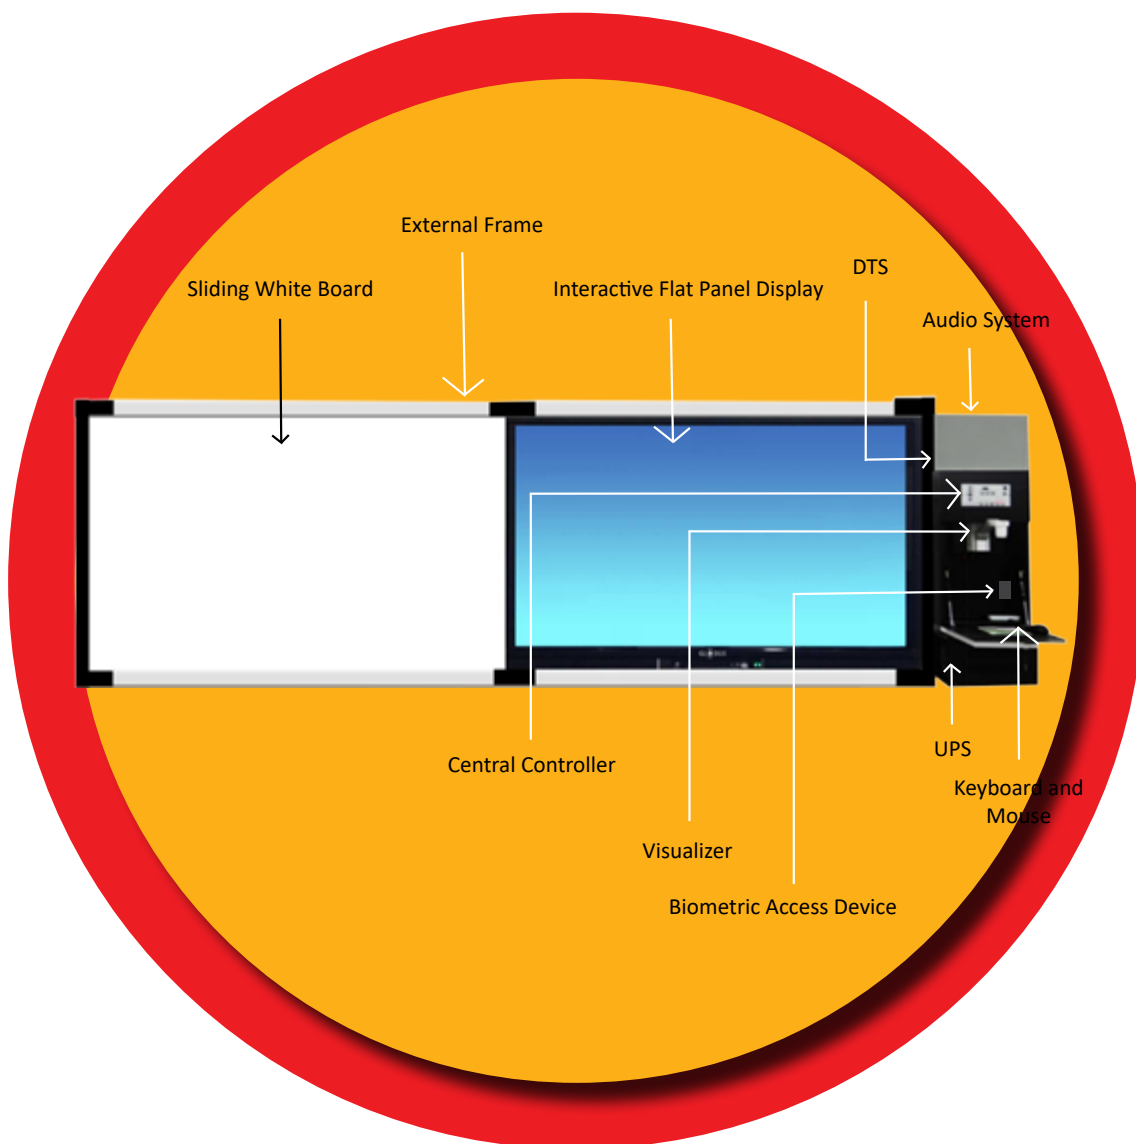

...Continued

Inbuilt Visualizer	
Type	Portable
Light Source	White LED
Technology	CMOS
Capture Size / Image Size	Minimum A4 Size (210 x 297mm)
Native Resolution	Full HD (1920 x 1080)
Video Frame Rates	30 FPS
Optical Zoom	12x
Digital Magnification	8x
Focus Arrangement	Automatic
Camera Head Rotation Angle	180° in horizontal and 180° in vertical
Image Freeze	Available
Computer Interface	Through USB
Gain Adjustment	Available
Scan Object	Book, Slide, Document, Image Array, MRI Plates, CT Scans etc.
Picture Format	PNG, JPG, BMP and others

*Due to continuous product development, the specifications may change without prior notice.

**Product image(s) are for illustrative purposes only and may differ from the actual product.