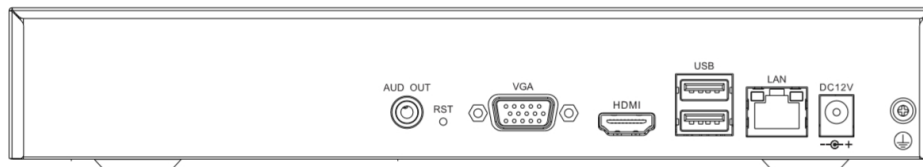

Web Viewer	IE, Chrome, Firefox, Safari
Management Software	Globus CMS-lite
Mobile Application	GloView lite
User/Host	32
Environmental	
Power Supply	DC-12V 3.33A
Power Consumption	≤10W(Without HDD)
Operating Temperature	-10°C~55°C, Less than 90% RH
Rack Mountable Chassis	1U Standard
Dimensions	44mmX255mmX231mm
Weight	0.8Kg

Interfaces

About Globus Infocom

Globus Infocom is a pioneer of technological solutions in the field of Education Technology, Collaborative Conferencing & Professional Displays, Security & Surveillance and Healthcare & Wellness.

The company houses one of the most elaborate range of security solutions including Network Dome Camera, Network Bullet Camera, PTZ Cameras, Fish Eye Cameras, NVRs, DVRs, Mobile Surveillance, Body Worn Cameras, Switches, PoE and related accessories.

With its in-house Research & Development team and the zeal for constant innovation, Globus has developed an insight to understand what 21st century Security & Surveillance market demands. Owing to its nationwide sales and service support, Globus Infocom, a proud Make in India brand, has amassed more than 25,000 customers with 50% of repeat order ratio.