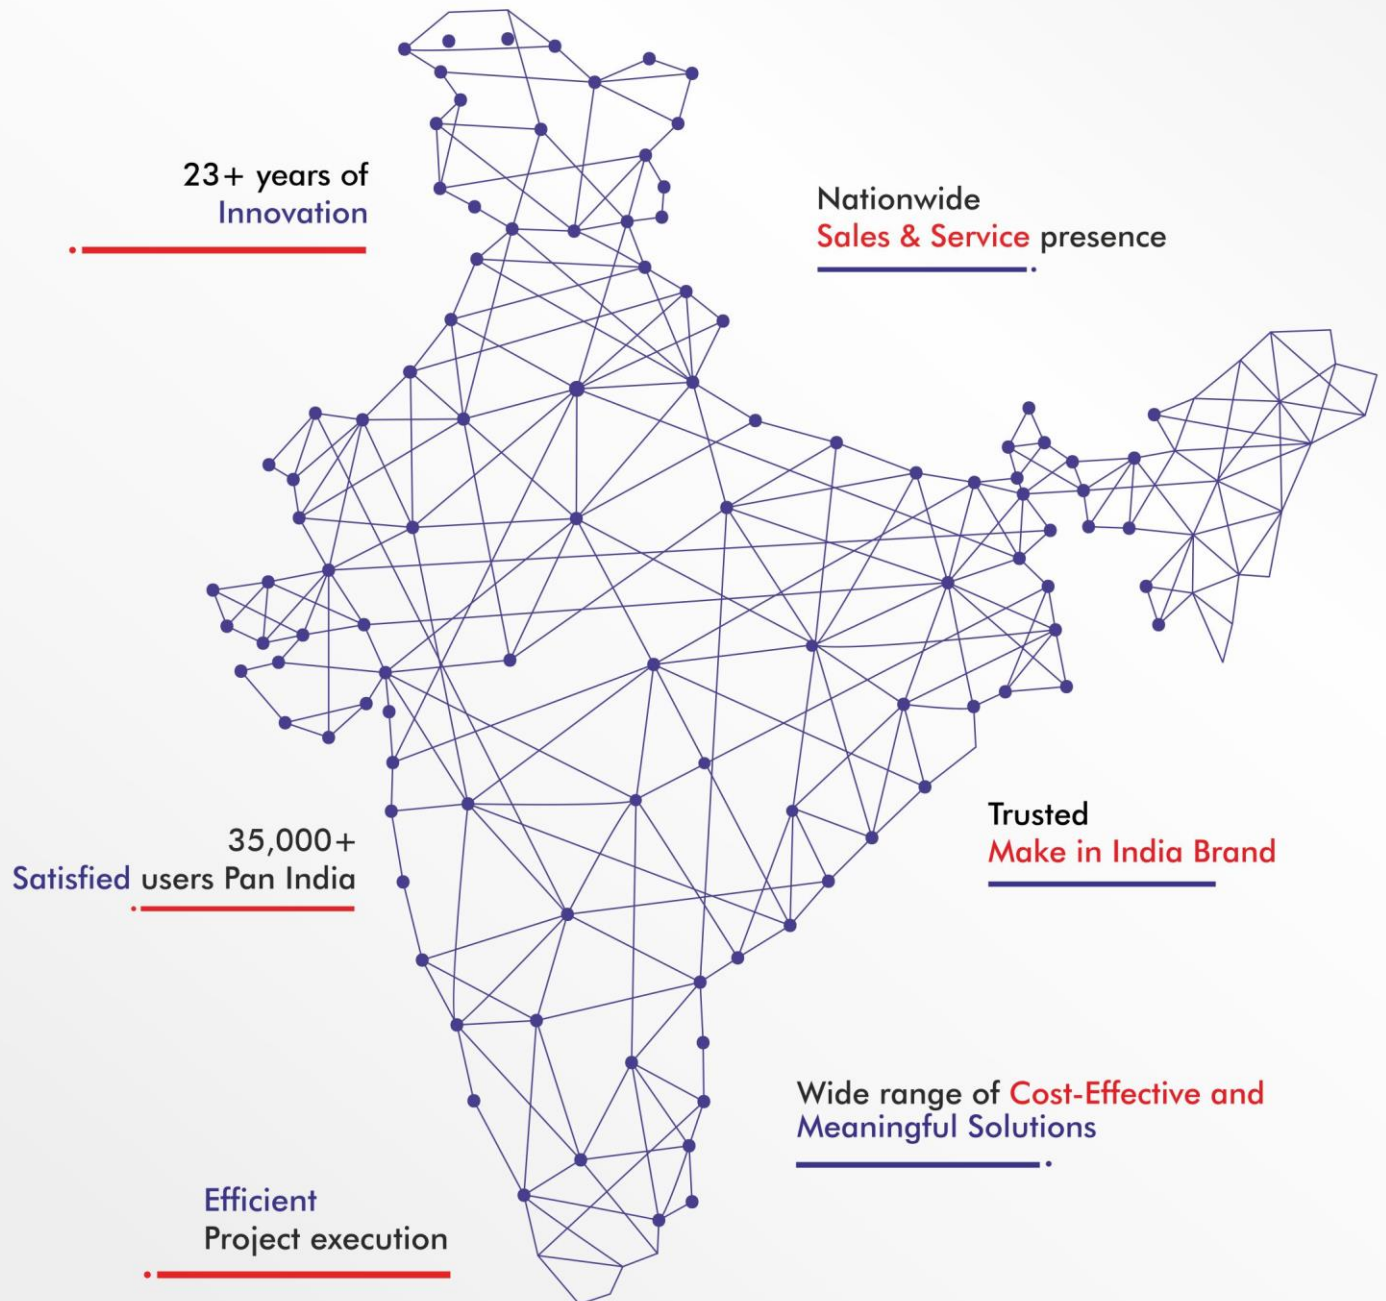

India's Leading EdTech Brand

Possibilities **Unlimited**

Corporate Office: A-66, Sector-4, Noida, District Gautam Buddha Nagar, Uttar Pradesh, India- 201301 | **Mobile:** +91- 8588839434

Email: sales@globusinfocom.com | **www.globusinfocom.com**